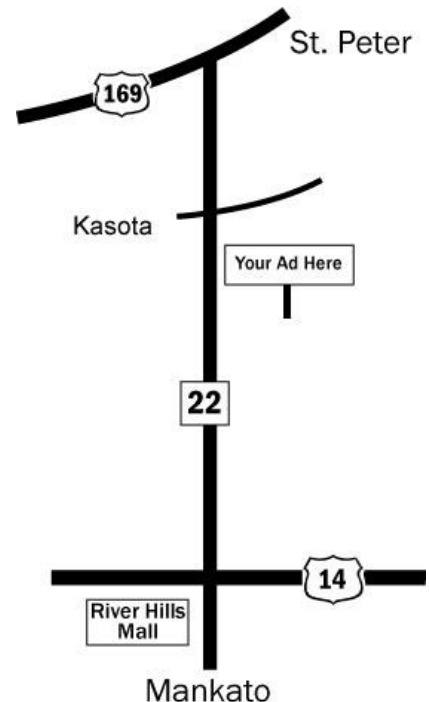

Map

Supreme Outdoor Advertising

Dave Helder

17595 Kenwood Trail, ste #150

LAKEVILLE, MN 55044

(507) 351-6789

DaveHelder@SupremeOutdoor.com